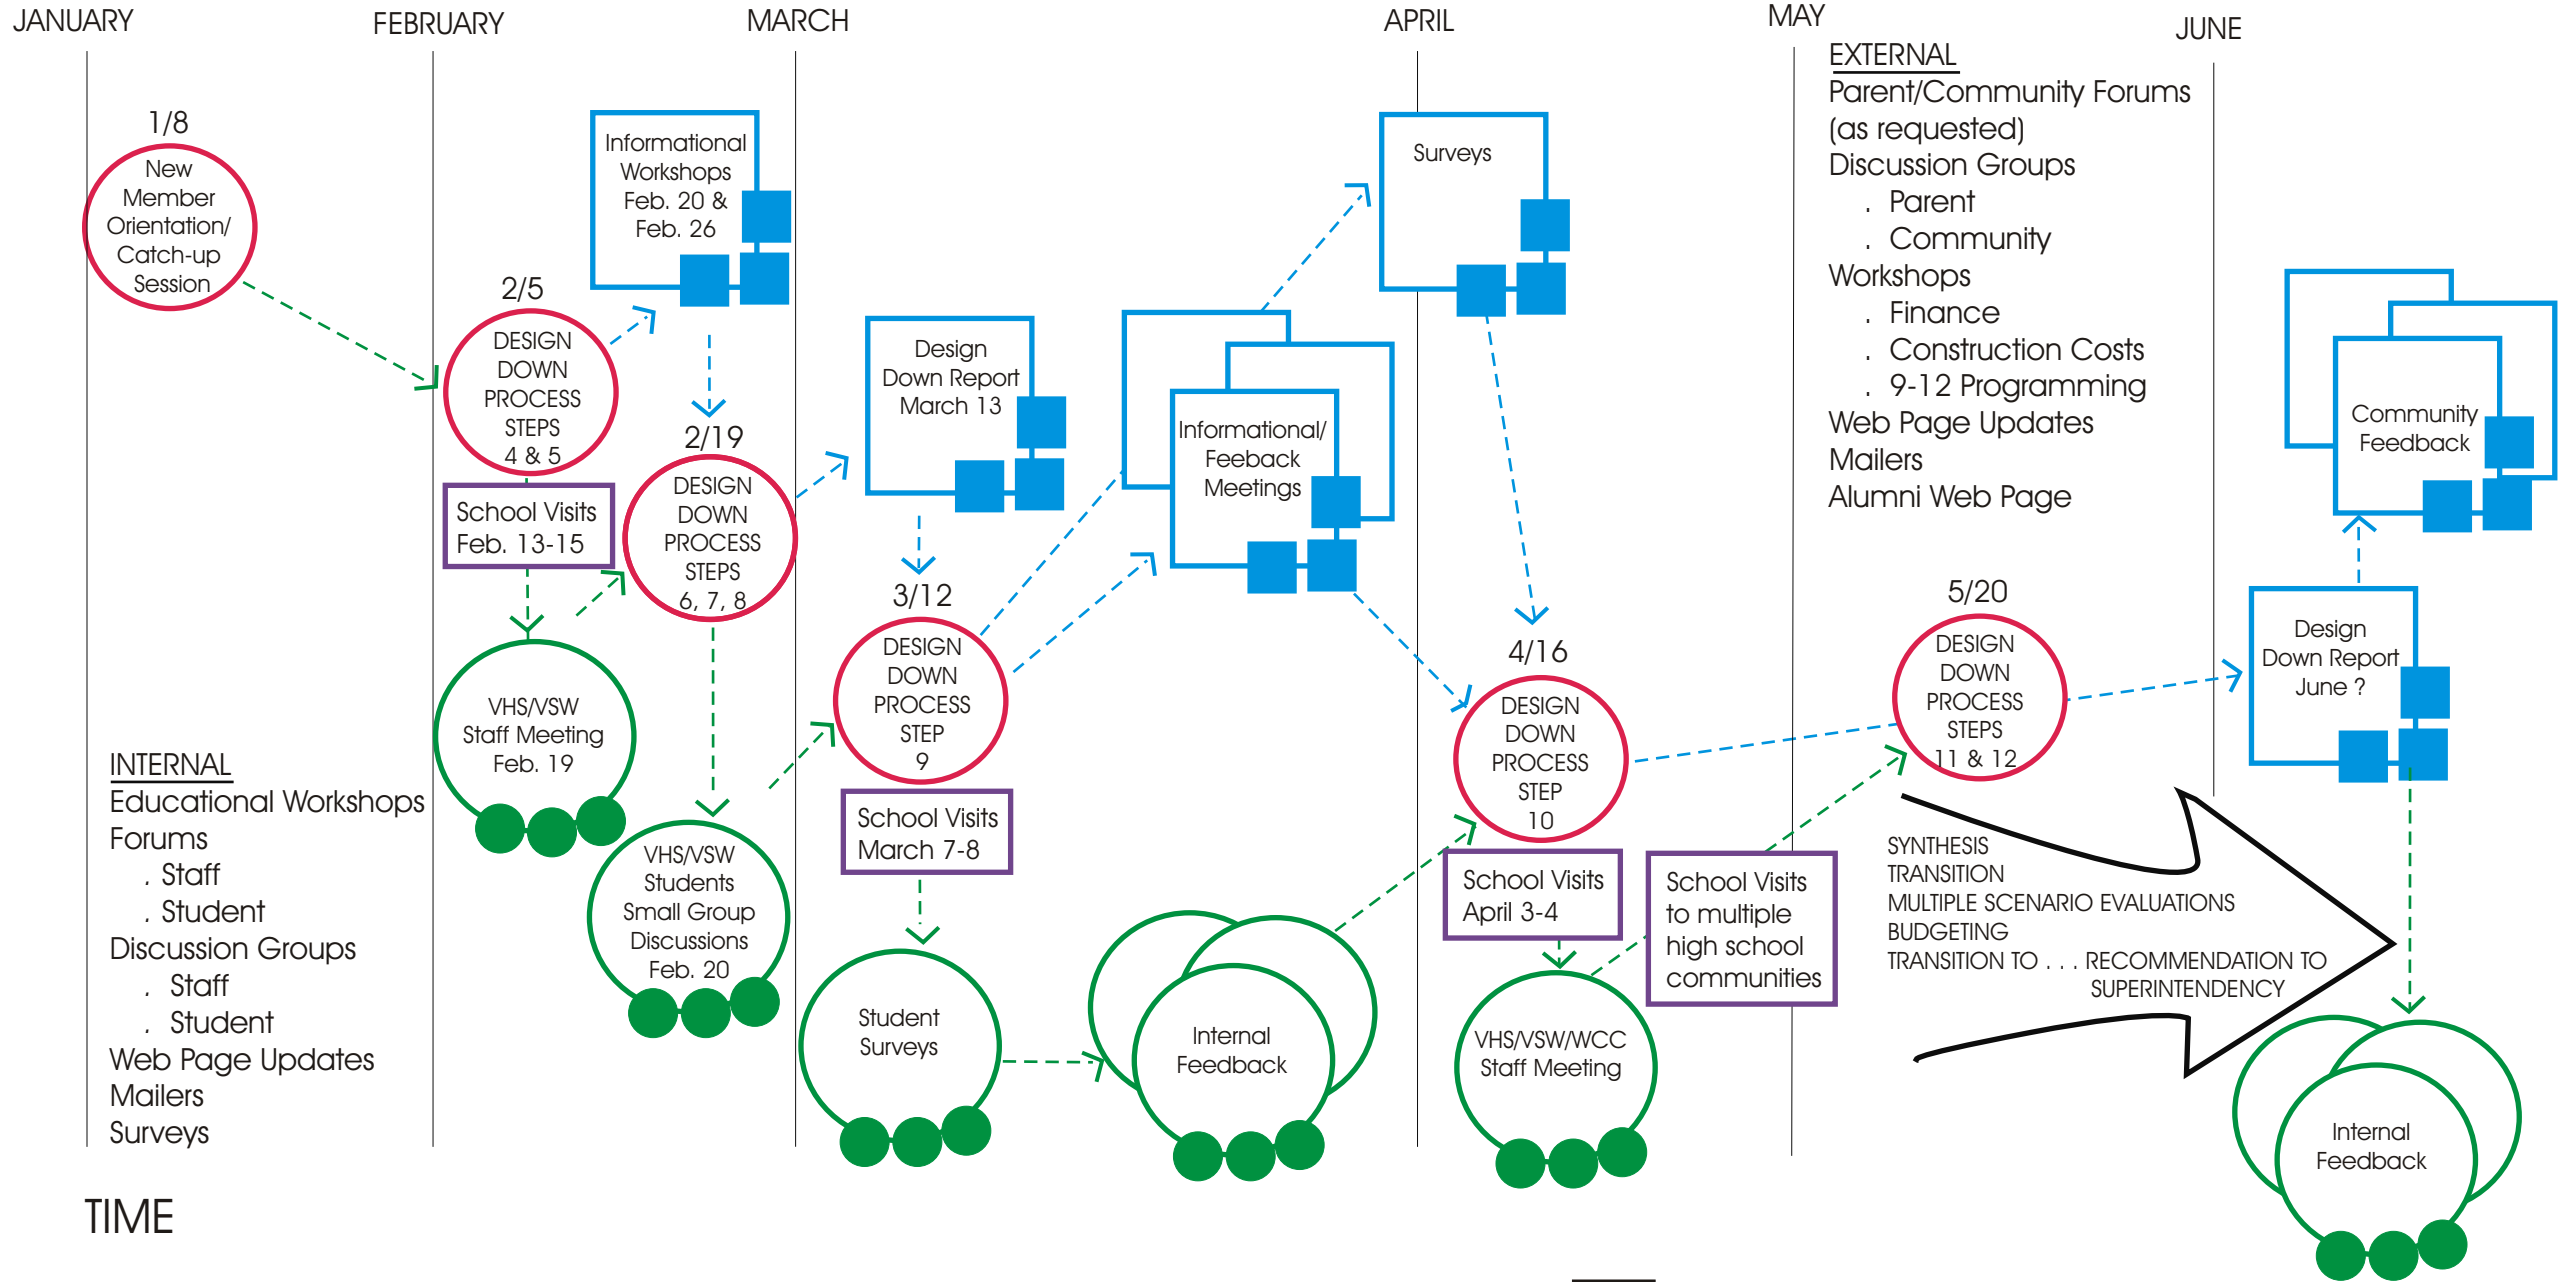

DESIGN DOWN PROCESS

TIME