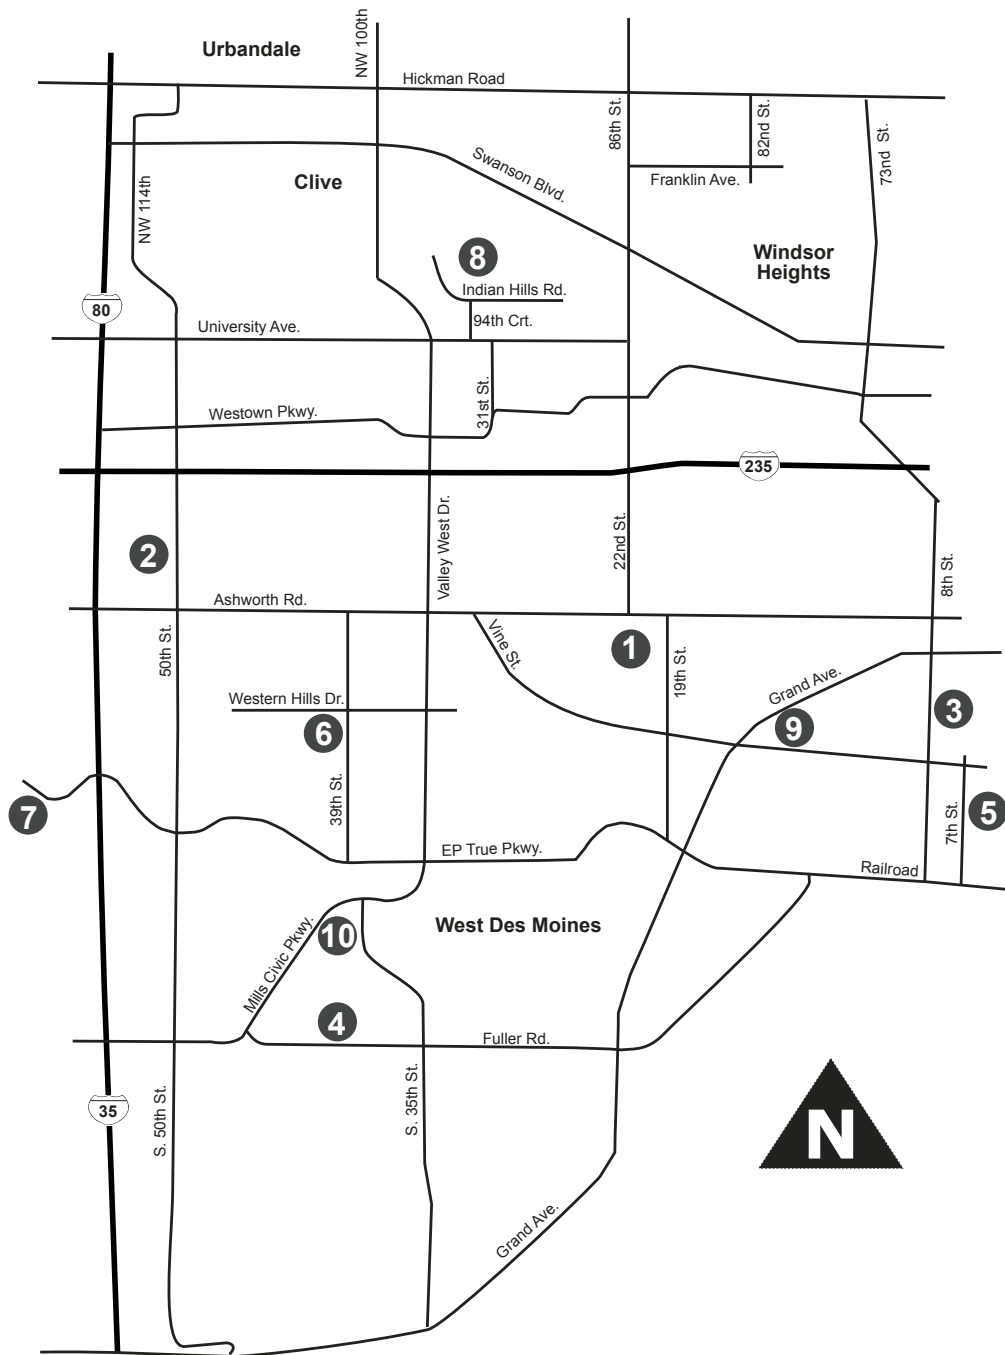

Site Map for Summer Programs

1. **FAIRMEADOWS ELEMENTARY**
807 23rd St., WDM

2. **CROSSROADS PARK ELEMENTARY**
1050-50th St., WDM

3. **HILLSIDE ELEMENTARY**
713 Eighth St., WDM

4. **JORDAN CREEK ELEMENTARY**
4105 Fuller Road, WDM

5. **PHENIX EARLY CHILDHOOD CENTER**
415 Seventh St., WDM

6. **WESTERN HILLS ELEMENTARY**
600-39th St., WDM

7. **WESTRIDGE ELEMENTARY**
5500 EP True Pkwy., WDM

8. **INDIAN HILLS JUNIOR HIGH**
9401 Indian Hills Drive, Clive

9. **STILWELL JUNIOR HIGH**
1601 Vine St., WDM

10. **COMMUNITY EDUCATION**
Learning Resource Center
3500 Mills Civic Pkwy., WDM