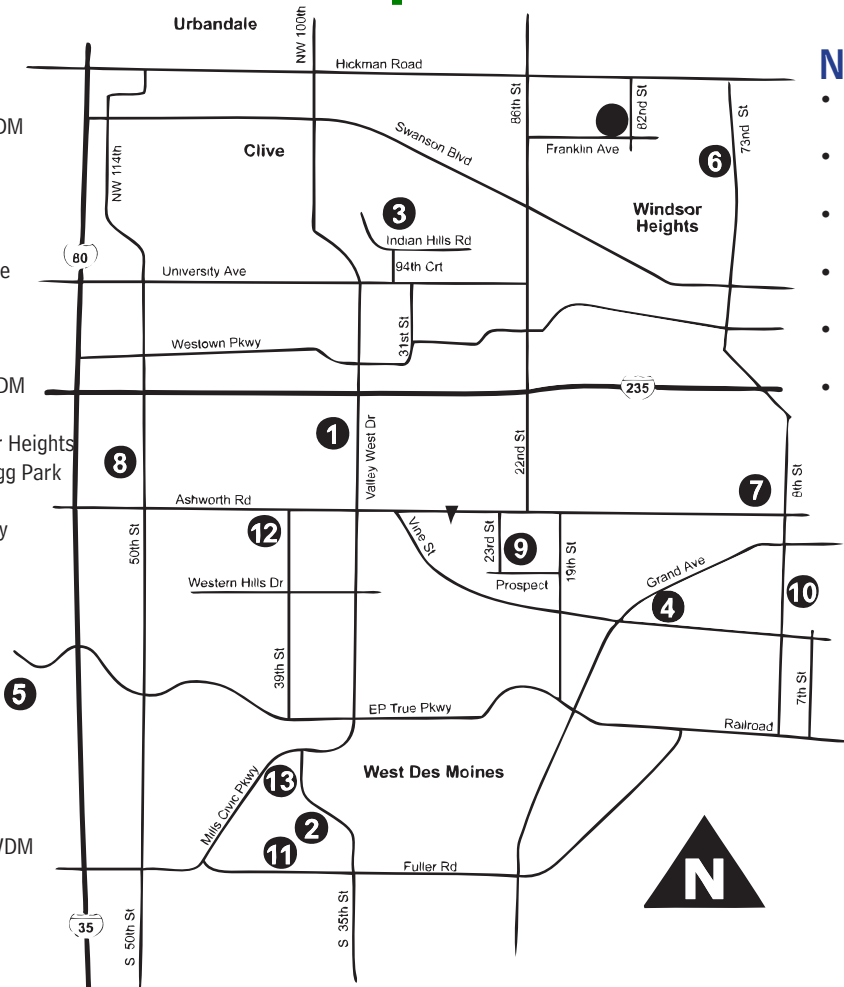

**LEARNING RESOURCE CENTER**  
**3550 Mills Civic Parkway**  
**West Des Moines, IA 50265-5556**

# Class Locations Map & Addresses

## SCHOOL SITES

1. Valley High School  
3650 Woodland Avenue, WDM
2. Valley Southwoods  
Freshman High School  
625 S. 35th Street, WDM
3. Indian Hills Junior High  
9401 Indian Hills Drive, Clive
4. Stilwell Junior High  
1601 Vine Street, WDM
5. Westridge Elementary  
5500 E.P. True Parkway, WDM
6. Clive Elementary  
1600 - 73rd Street, Windsor Heights
7. Crestview Elementary - Clegg Park  
1020 - 8th Street, WDM
8. Crossroads Park Elementary  
1050 - 50th Street, WDM
9. Fairmeadows Elementary  
807 - 23rd Street, WDM
10. Hillside Elementary  
713 - 8th Street, WDM
11. Jordan Creek Elementary  
4105 Fuller Road, WDM
12. Western Hills Elementary  
600-39th Street
13. Learning Resource Center  
3550 Mills Civic Parkway, WDM

## NON-SCHOOL SITES

- Chocolaterie Stam  
2814 Ingersoll Avenue, DM
- DMACC West Campus  
5959 Grand Avenue, WDM
- Ted Lare Design Build  
2701 Cumming Avenue, Cumming
- Vines to Wines  
684 20th Street
- West Des Moines Human Services  
318 - 5th Street, WDM
- Westside Auto Pros  
1901 NW 92nd Ct., Clive